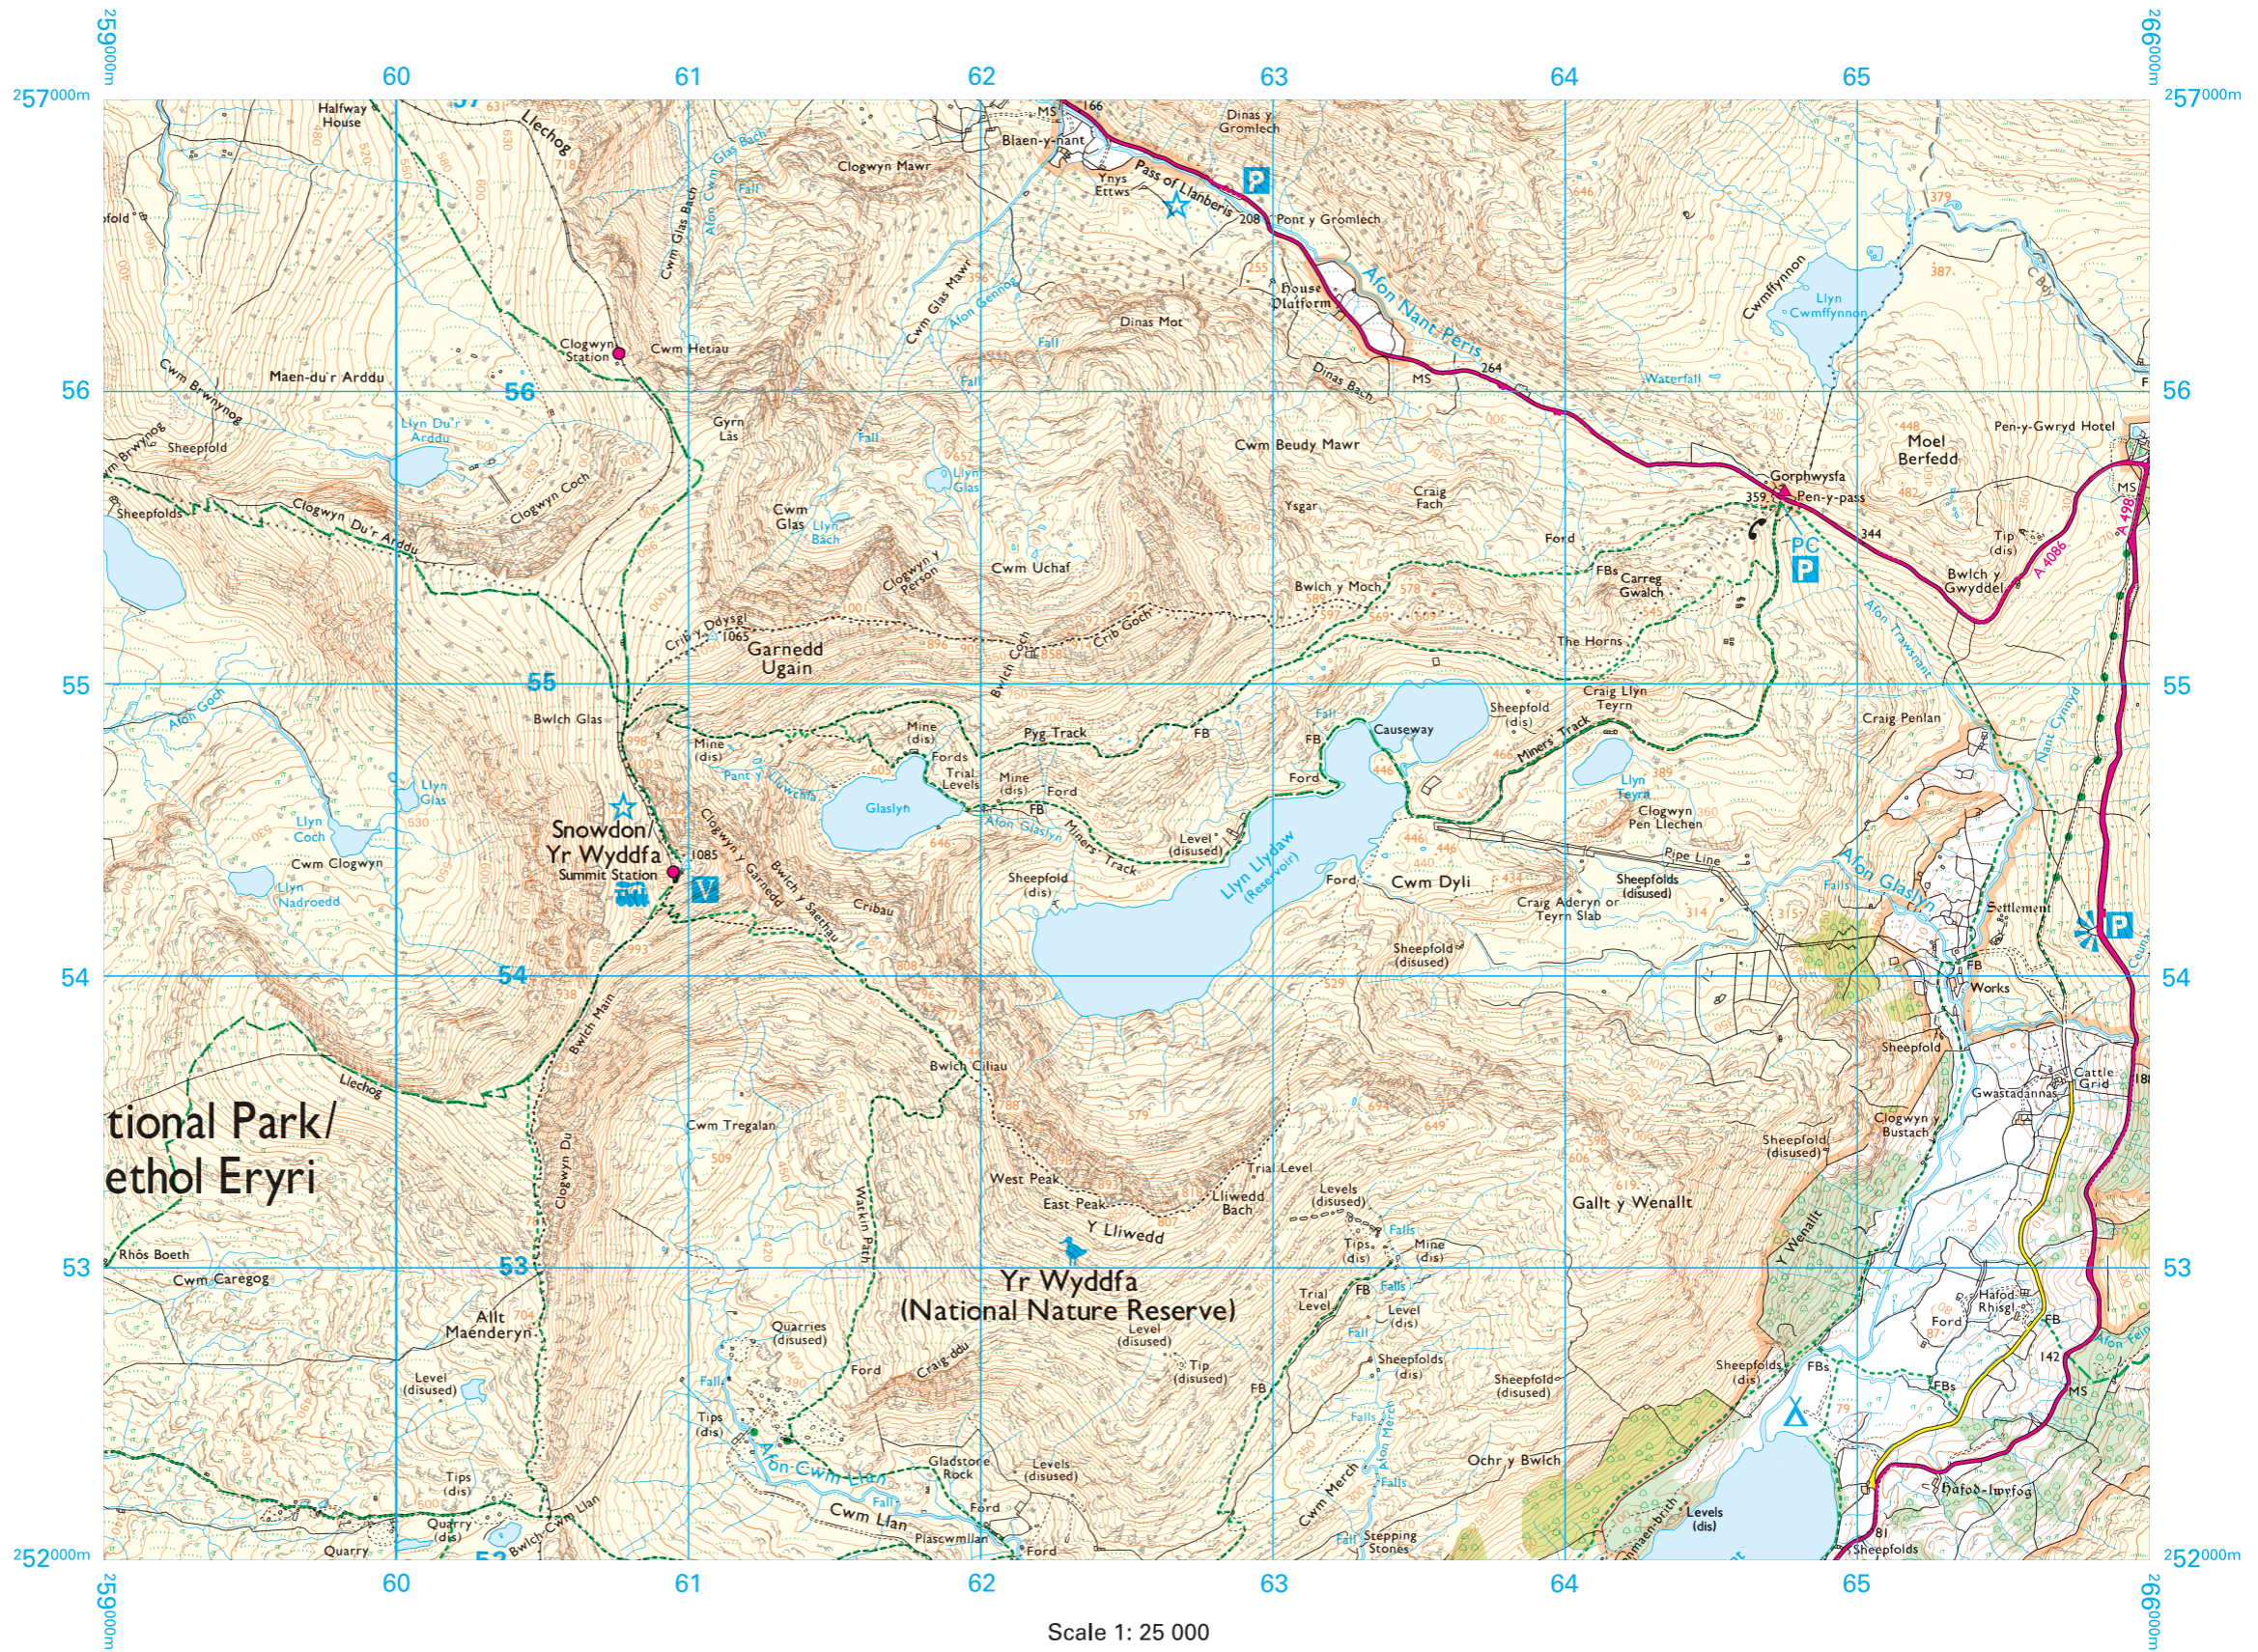

LEGEND

-  Parking
-  Viewpoint
-  Nature reserve
-  Public Convenience
-  Camp site
-  Telephone (public/motoring organisation/emergency)
-  Visitor centre
-  Other tourist feature
-  Youth hostel
-  Triangulation pillar
-  Footpath
-  Station, open to passengers; siding
-  Outcrop

Scale 1: 25 000